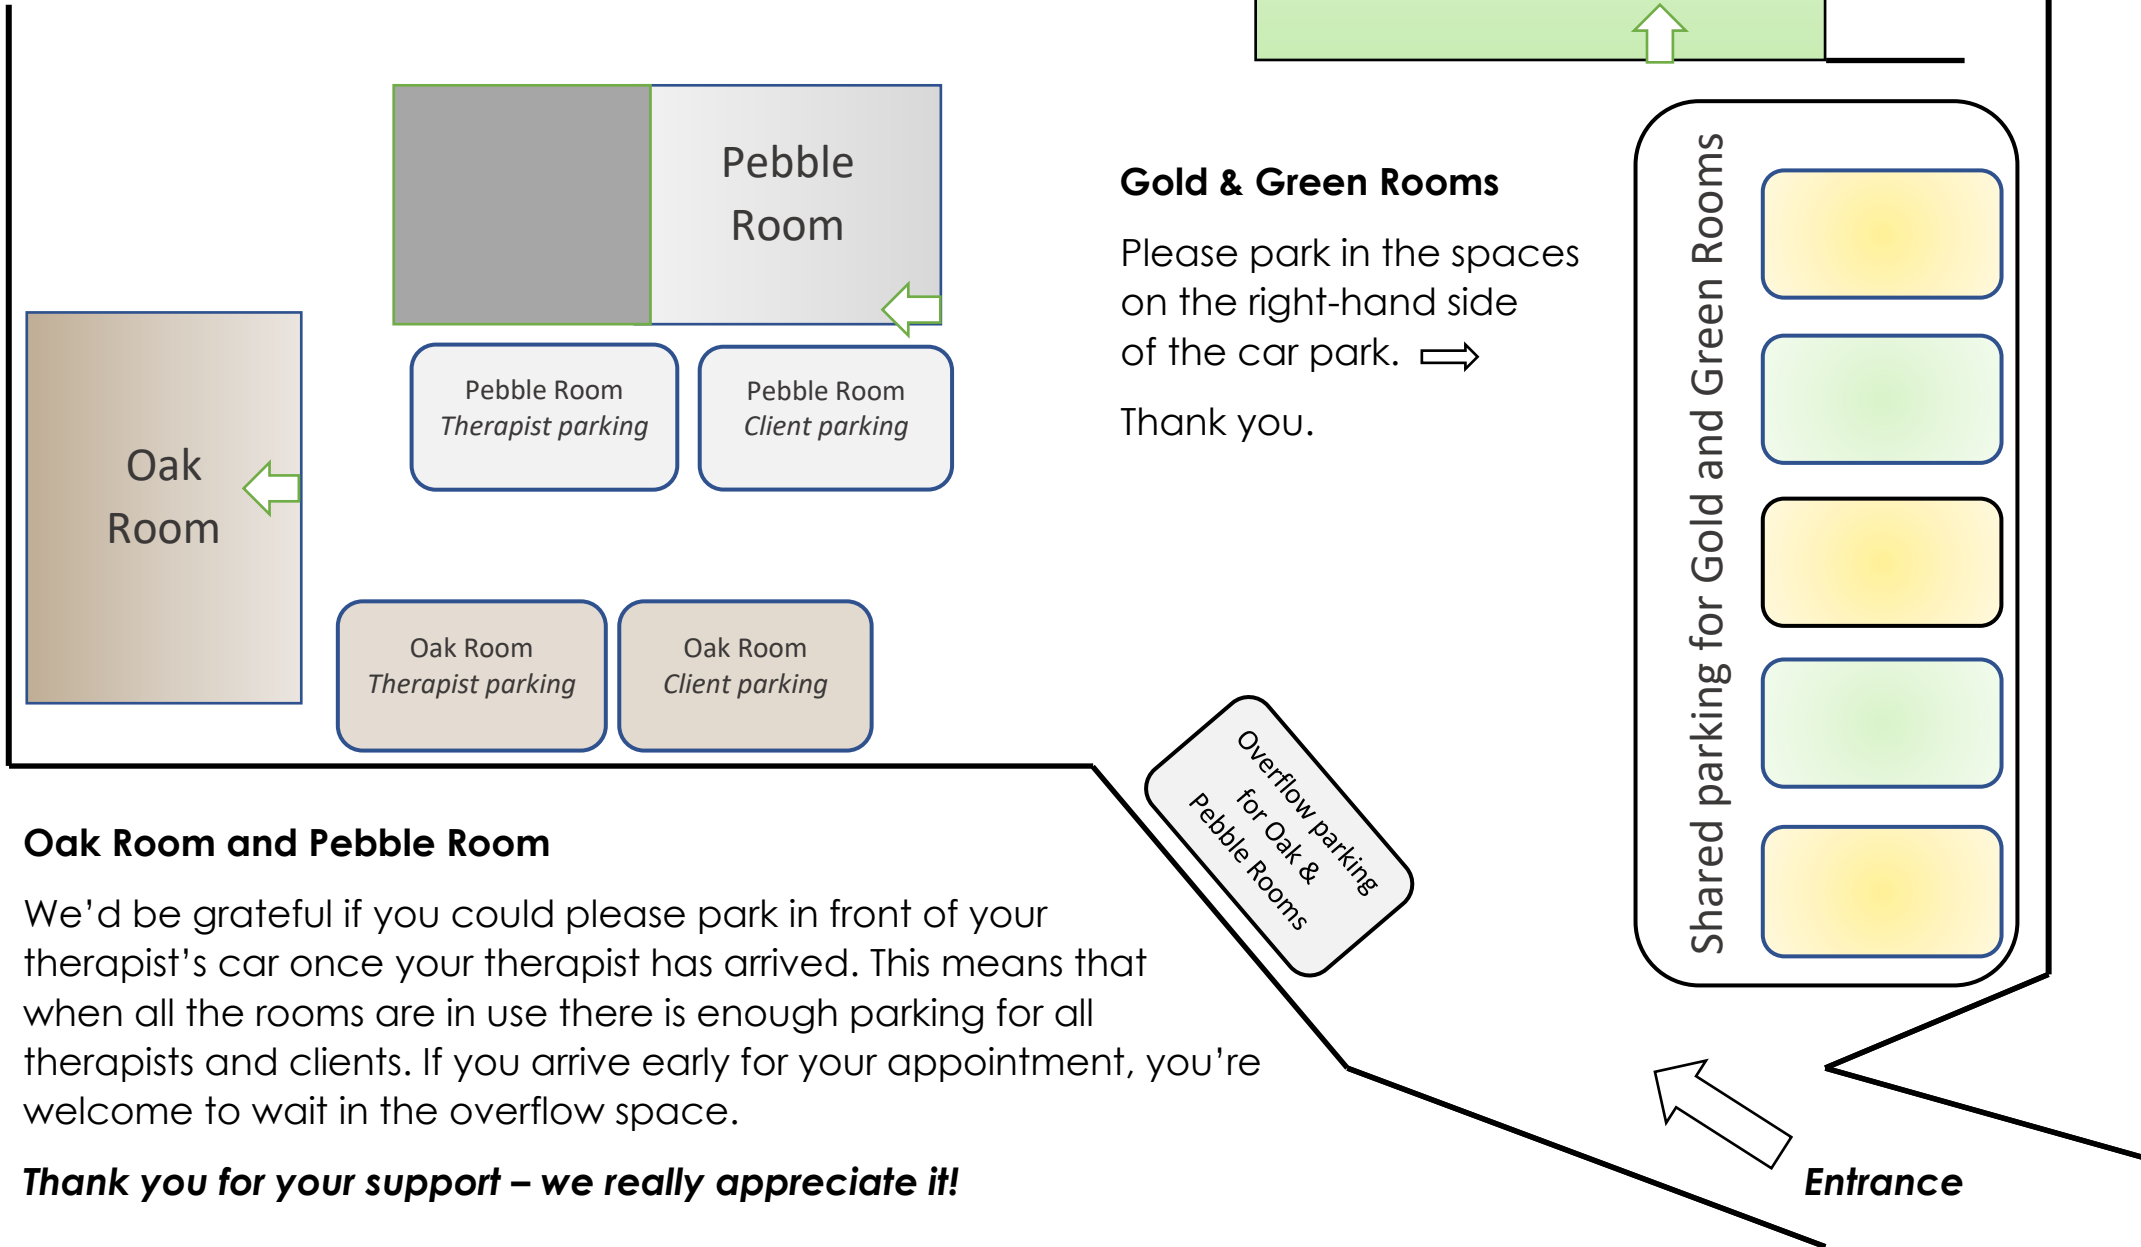

## Gold & Green Rooms

Please park in the spaces on the right-hand side of the car park. ⇨  
Thank you.

## Oak Room and Pebble Room

We'd be grateful if you could please park in front of your therapist's car once your therapist has arrived. This means that when all the rooms are in use there is enough parking for all therapists and clients. If you arrive early for your appointment, you're welcome to wait in the overflow space.